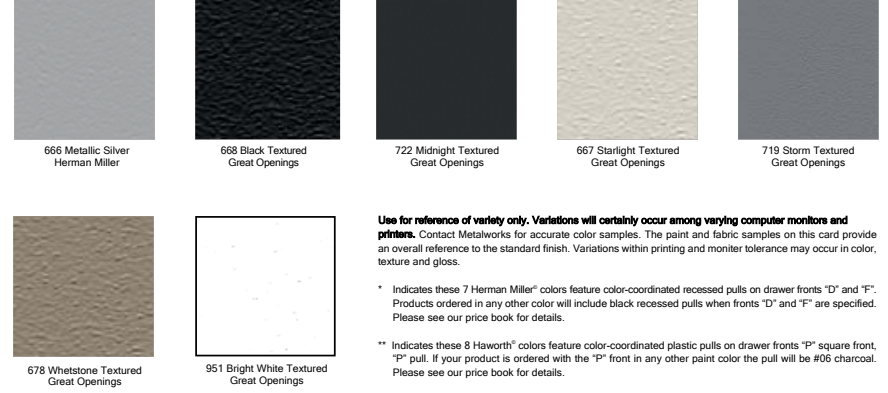

FINISHES

All Metalworks products are available in 55 standard colors. Select or custom colors are also available.

INDUSTRY STANDARDS

METALLICS

TEXTURES